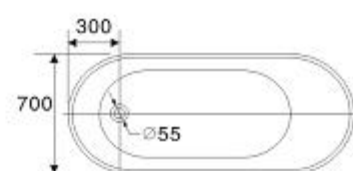

*Massaggio serie*

**NST-036-SPA**

Size: 1700 x 830 x 650mm

complete with:  
On/off power switch  
Air pressure control  
Water pump  
6 Massage jets  
Faucets and shower  
Waterfall spout  
Overflow stopper  
Handbar  
Headrest

*Design sottile (slim)*

**NST-010**

Size A: 1350 x 700 x 570mm  
Size B: 1500 x 700 x 570mm

*Design sottile (slim)*

**NST-011**

Size A: 1200 x 680 x 550mm  
Size B: 1500 x 680 x 550mm

*Design sottile (slim)*

**NST-012-W** (white)  
**NST-012-BW** (black/white)  
Size A: 1500 x 700 x 570mm  
Size B: 1700 x 700 x 570mm

*Design sottile (slim)*

**NST-031**  
Size: 1050x680x620mm  
Sitting Tub

*Built-in Tub*

**NST-018**

Size A: 1600 x 750 x 420mm  
Size B: 1700 x 800 x 450mm

*Built-in Tub*

**NST-019**

Size A: 1300 x 700 x 550mm  
Size B: 1400 x 700 x 550mm  
Size C: 1500 x 700 x 550mm

*Classica serie*

**NST-815**

Size: 1200 x 740 x 690mm