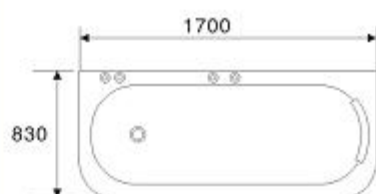

*Massaggio serie*

**NST-034-SPA**

Size A: 1500 x 750 x 650mm  
Size B: 1700 x 800 x 650mm

complete with:  
On/off power switch  
Air pressure control  
Water pump  
6 Massage jets  
Faucets and shower  
Waterfall spout  
Overflow stopper  
Headrest

*Massaggio serie*

**NST-036-SPA**

Size: 1700 x 830 x 650mm

complete with:  
On/off power switch  
Air pressure control  
Water pump  
6 Massage jets  
Faucets and shower  
Waterfall spout  
Overflow stopper  
Handbar  
Headrest

*Design sottile (slim)*

**NST-010**

Size A: 1350 x 700 x 570mm  
Size B: 1500 x 700 x 570mm

*Design sottile (slim)*

**NST-011**

Size A: 1200 x 680 x 550mm  
Size B: 1500 x 680 x 550mm

*Design sottile (slim)*

**NST-012-W** (white)  
**NST-012-BW** (black/white)  
Size A: 1500 x 700 x 570mm  
Size B: 1700 x 700 x 570mm

*Design sottile (slim)*

**NST-031**  
Size: 1050x680x620mm  
Sitting Tub

*Built-in Tub*

**NST-018**