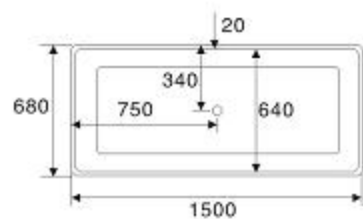

*Massaggio serie*

**NST-036-SPA**

Size: 1700 x 830 x 650mm

complete with:  
On/off power switch  
Air pressure control  
Water pump  
6 Massage jets  
Faucets and shower  
Waterfall spout  
Overflow stopper  
Handbar  
Headrest

*Design sottile (slim)*

**NST-010**

Size A: 1350 x 700 x 570mm  
Size B: 1500 x 700 x 570mm

*Design sottile (slim)*

**NST-011**

Size A: 1200 x 680 x 550mm  
Size B: 1500 x 680 x 550mm

*Design sottile (slim)*

**NST-012-W** (white)  
**NST-012-BW** (black/white)  
Size A: 1500 x 700 x 570mm  
Size B: 1700 x 700 x 570mm

*Design sottile (slim)*

**NST-031**  
Size: 1050x680x620mm  
Sitting Tub

*Built-in Tub*

**NST-018**

Size A: 1600 x 750 x 420mm  
Size B: 1700 x 800 x 450mm

*Built-in Tub*

**NST-019**

Size A: 1300 x 700 x 550mm  
Size B: 1400 x 700 x 550mm  
Size C: 1500 x 700 x 550mm

*Classica serie*

**NST-815**

Size: 1200 x 740 x 690mm