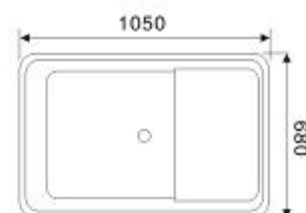

*Massaggio serie*

**NST-036-SPA**

Size: 1700 x 830 x 650mm

complete with:  
On/off power switch  
Air pressure control  
Water pump  
6 Massage jets  
Faucets and shower  
Waterfall spout  
Overflow stopper  
Handbar  
Headrest

*Design sottile (slim)*

**NST-010**

Size A: 1350 x 700 x 570mm  
Size B: 1500 x 700 x 570mm

*Design sottile (slim)*

**NST-011**

Size A: 1200 x 680 x 550mm  
Size B: 1500 x 680 x 550mm

*Design sottile (slim)*

**NST-012-W** (white)  
**NST-012-BW** (black/white)  
Size A: 1500 x 700 x 570mm  
Size B: 1700 x 700 x 570mm

*Design sottile (slim)*

**NST-031**  
Size: 1050x680x620mm  
Sitting Tub

*Built-in Tub*

**NST-018**

Size A: 1600 x 750 x 420mm  
Size B: 1700 x 800 x 450mm

*Built-in Tub*

**NST-019**

Size A: 1300 x 700 x 550mm  
Size B: 1400 x 700 x 550mm  
Size C: 1500 x 700 x 550mm

*Classica serie*

**NST-815**

Size: 1200 x 740 x 690mm