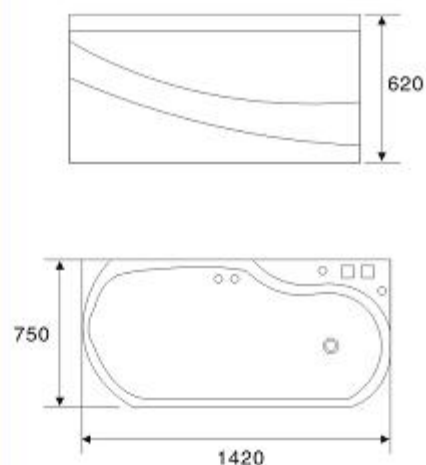

*Nobel*<sup>®</sup>

Luxurious Bathtub & SPA

Italian Collection

*Massaggio serie*

**NST-039-SPA**

Size: 1850 x 1200 x 600mm

- complete with:
- On/off power switch
- Air pressure control
- Water pump
- Whirlpool
- Massage jets
- Air jets
- Faucets and shower
- Waterfall spout
- Overflow stopper
- Headrests
- TV(optional)

*Massaggio serie*

**NST-038-SPA**

Size: 1420 x 750 x 620mm

- complete with:
- On/off power switch
- Air pressure control
- Water pump
- 6 Massage jets
- Faucets and shower
- Waterfall spout
- Overflow stopper
- Headrest

*Massaggio serie*

**NST-034-SPA**

Size A: 1500 x 750 x 650mm  
Size B: 1700 x 800 x 650mm

complete with:  
On/off power switch  
Air pressure control  
Water pump  
6 Massage jets  
Faucets and shower  
Waterfall spout  
Overflow stopper  
Headrest

*Design sottile (slim)*

**NST-010**

Size A: 1350 x 700 x 570mm  
Size B: 1500 x 700 x 570mm

*Design sottile (slim)*

**NST-011**

Size A: 1200 x 680 x 550mm  
Size B: 1500 x 680 x 550mm

*Design sottile (slim)*