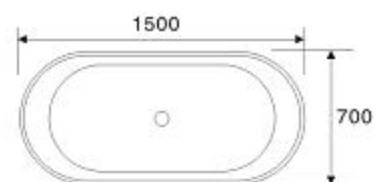

*Massaggio serie*

**NST-034-SPA**

Size A: 1500 x 750 x 650mm  
Size B: 1700 x 800 x 650mm

complete with:  
On/off power switch  
Air pressure control  
Water pump  
6 Massage jets  
Faucets and shower  
Waterfall spout  
Overflow stopper  
Headrest

*Massaggio serie*

**NST-036-SPA**

Size: 1700 x 830 x 650mm

complete with:  
On/off power switch  
Air pressure control  
Water pump  
6 Massage jets  
Faucets and shower  
Waterfall spout  
Overflow stopper  
Handbar  
Headrest

*Design sottile (slim)*

**NST-010**

Size A: 1350 x 700 x 570mm  
Size B: 1500 x 700 x 570mm

*Design sottile (slim)*

**NST-011**

Size A: 1200 x 680 x 550mm  
Size B: 1500 x 680 x 550mm

*Design sottile (slim)*

**NST-012-W** (white)  
**NST-012-BW** (black/white)  
Size A: 1500 x 700 x 570mm  
Size B: 1700 x 700 x 570mm

*Design sottile (slim)*

**NST-031**  
Size: 1050x680x620mm  
Sitting Tub

*Built-in Tub*

**NST-018**