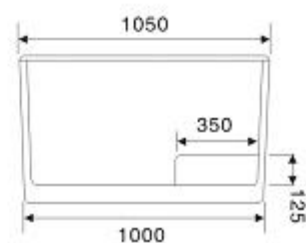

*Massaggio serie*

**NST-036-SPA**

Size: 1700 x 830 x 650mm

complete with:  
On/off power switch  
Air pressure control  
Water pump  
6 Massage jets  
Faucets and shower  
Waterfall spout  
Overflow stopper  
Handbar  
Headrest

*Design sottile (slim)*

**NST-010**

Size A: 1350 x 700 x 570mm  
Size B: 1500 x 700 x 570mm

*Design sottile (slim)*

**NST-011**

Size A: 1200 x 680 x 550mm  
Size B: 1500 x 680 x 550mm

*Design sottile (slim)*

**NST-012-W** (white)  
**NST-012-BW** (black/white)  
Size A: 1500 x 700 x 570mm  
Size B: 1700 x 700 x 570mm

*Design sottile (slim)*

**NST-031**  
Size: 1050x680x620mm  
Sitting Tub

*Built-in Tub*

**NST-018**

Size A: 1600 x 750 x 420mm  
Size B: 1700 x 800 x 450mm

*Built-in Tub*

**NST-019**

Size A: 1300 x 700 x 550mm  
Size B: 1400 x 700 x 550mm  
Size C: 1500 x 700 x 550mm

*Classica serie*

**NST-815**

Size: 1200 x 740 x 690mm