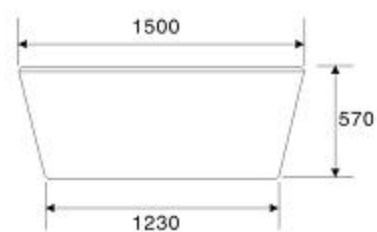

*Massaggio serie*

**NST-036-SPA**

Size: 1700 x 830 x 650mm

complete with:  
On/off power switch  
Air pressure control  
Water pump  
6 Massage jets  
Faucets and shower  
Waterfall spout  
Overflow stopper  
Handbar  
Headrest

*Design sottile (slim)*

**NST-010**

Size A: 1350 x 700 x 570mm  
Size B: 1500 x 700 x 570mm

*Design sottile (slim)*

**NST-011**

Size A: 1200 x 680 x 550mm  
Size B: 1500 x 680 x 550mm

*Design sottile (slim)*

**NST-012-W** (white)  
**NST-012-BW** (black/white)  
Size A: 1500 x 700 x 570mm  
Size B: 1700 x 700 x 570mm

*Design sottile (slim)*

**NST-031**  
Size: 1050x680x620mm  
Sitting Tub

*Built-in Tub*

**NST-018**

Size A: 1600 x 750 x 420mm  
Size B: 1700 x 800 x 450mm

*Built-in Tub*

**NST-019**

Size A: 1300 x 700 x 550mm  
Size B: 1400 x 700 x 550mm  
Size C: 1500 x 700 x 550mm

*Classica serie*

**NST-815**

Size: 1200 x 740 x 690mm