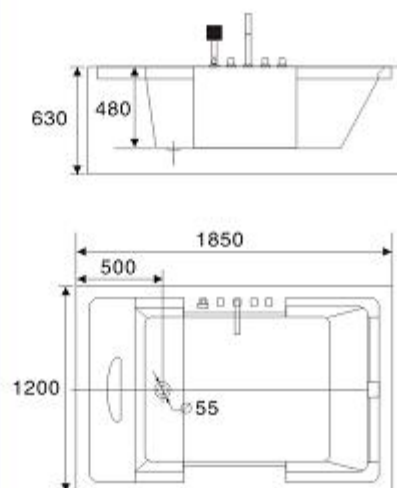

*Nobel*<sup>®</sup>

Luxurious Bathtub & SPA

Italian Collection

*Massaggio serie*

**NST-039-SPA**

Size: 1850 x 1200 x 600mm

- complete with:
- On/off power switch
- Air pressure control
- Water pump
- Whirlpool
- Massage jets
- Air jets
- Faucets and shower
- Waterfall spout
- Overflow stopper
- Headrests
- TV(optional)

*Massaggio serie*

**NST-038-SPA**

Size: 1420 x 750 x 620mm

- complete with:
- On/off power switch
- Air pressure control
- Water pump
- 6 Massage jets
- Faucets and shower
- Waterfall spout
- Overflow stopper
- Headrest

*Massaggio serie*

**NST-034-SPA**

Size A: 1500 x 750 x 650mm  
Size B: 1700 x 800 x 650mm

complete with:  
On/off power switch  
Air pressure control  
Water pump  
6 Massage jets  
Faucets and shower  
Waterfall spout  
Overflow stopper  
Headrest

*Design sottile (slim)*

**NST-010**

Size A: 1350 x 700 x 570mm  
Size B: 1500 x 700 x 570mm

*Design sottile (slim)*

**NST-011**

Size A: 1200 x 680 x 550mm  
Size B: 1500 x 680 x 550mm

*Design sottile (slim)*