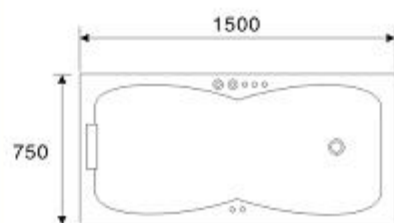

*Nobel*<sup>®</sup>

Luxurious Bathtub & SPA

Italian Collection

*Massaggio serie*

**NST-039-SPA**

Size: 1850 x 1200 x 600mm

- complete with:
- On/off power switch
- Air pressure control
- Water pump
- Whirlpool
- Massage jets
- Air jets
- Faucets and shower
- Waterfall spout
- Overflow stopper
- Headrests
- TV(optional)

*Massaggio serie*

**NST-038-SPA**

Size: 1420 x 750 x 620mm

- complete with:
- On/off power switch
- Air pressure control
- Water pump
- 6 Massage jets
- Faucets and shower
- Waterfall spout
- Overflow stopper
- Headrest

*Massaggio serie*

**NST-034-SPA**

Size A: 1500 x 750 x 650mm  
Size B: 1700 x 800 x 650mm

complete with:  
On/off power switch  
Air pressure control  
Water pump  
6 Massage jets  
Faucets and shower  
Waterfall spout  
Overflow stopper  
Headrest

*Design sottile (slim)*

**NST-010**

Size A: 1350 x 700 x 570mm  
Size B: 1500 x 700 x 570mm

*Design sottile (slim)*

**NST-011**

Size A: 1200 x 680 x 550mm  
Size B: 1500 x 680 x 550mm

*Design sottile (slim)*