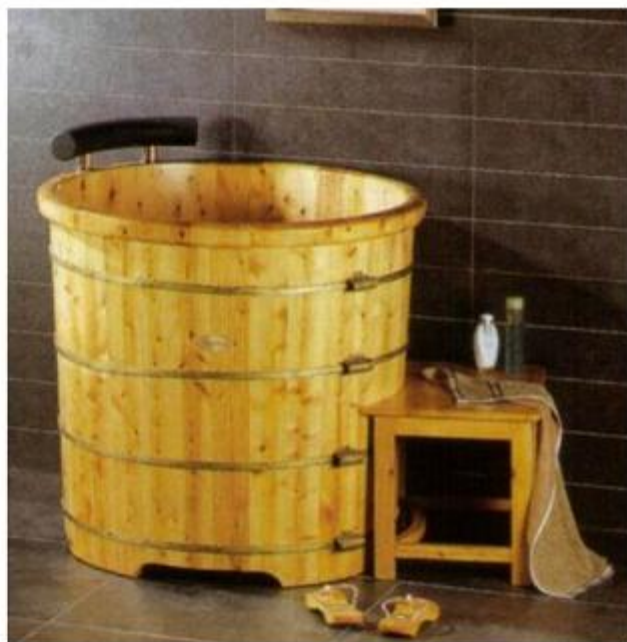

Size A: 1500 x 800 x 600mm

Size B: 1600 x 800 x 600mm

Size C: 1700 x 800 x 600mm

*Vasca portatile*

3-side apron portable bathtub

Optional :Faucet & Shower:

**NST-017**

**NST-017-SPA**(with massage)

Size: 1500 x 750 x 550mm

*La terapia vasca (wood)*

**NST-553**

Size: 1250 x 620 x 680mm

*La terapia vasca (wood)*

**NST-555**

Size: 850x850 x 800mm

**NST-501**

Scoop

**NST-502**

Size: 450 x 250 x 300mm  
Stool

**NST-503**

Size: 370 x 250mm  
Bucket

**NST-508**

Shampoo holder

*Everlasting Antique designs inspired a touch of unique classics*