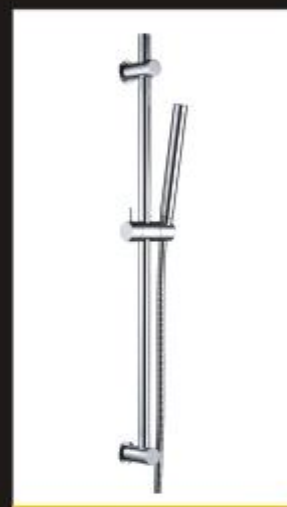

SH-408SS
Shower Set (Stainless steel)

Hand Shower