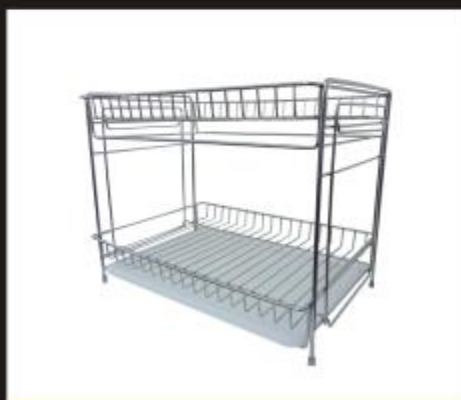

ML-215-18"
2-Layer Cup Rack