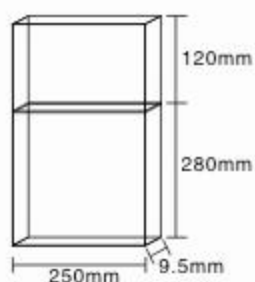

Nobel - MIRROR

MR-101 Size:40 x 50cm
MR-102 Size:45 x 60cm

MR-103
Size:45 x 60cm

MR-105 w/o light
Size:50 x 70cm

MR-106
Size:45 x 60cm

MR-107
Size:45 x 60cm

MR-108
Size:45 x 60cm

MR-109
Size:45 x 60cm

MR-113 Black Glister
Size:45 x 60cm

MR-150
Size:50 x 80cm

MR-169 Double mirror
Size:60 x 80cm

MR-5040-BKG
Black Glister/Double mirror
Size:50 x 40cm

MR-5040-FW
Frosted/Double mirror
Size:50 x 40cm

MR-110 Size:70 x 50cm
MR-111 Size:80 x 60cm

MR-L02 Mirror W/Light
Size:50 x 70cm

MR-L03 Mirror W/Light
Size:50 x 70cm

S/STEEL MIRROR CABINET

MC-6139B
Size: 250 x 400 x 100mm

MC-6132B
Size: 350 x 500 x 100mm

MC-6133B
Size: 420 x 600 x 100mm

MC-6134B
Size: 400 x 750 x 100mm

MC-4545B
Size: 450 x 450 x 100mm

MC-8211B
Size: 550 x 500 x 100mm

MC-4560B
Size: 450 x 600 x 100mm

MC-6304B
Size: 800 x 500 x 100mm

GLASS BASIN

DB-6003 Size:600x450mm
One-piece Glass Basin with bracket

GT-160-BKG Size:600x450mm
Glass Top with bracket(black glister)
GT-175-BKG Size:750x460mm
Glass Top with bracket(black glister)