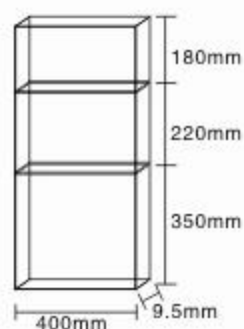

MR-113 Black Glister
Size:45 x 60cm

MR-150
Size:50 x 80cm

MR-169 Double mirror
Size:60 x 80cm

MR-5040-BKG
Black Glister/Double mirror
Size:50 x 40cm

MR-5040-FW
Frosted/Double mirror
Size:50 x 40cm

MR-110 Size:70 x 50cm
MR-111 Size:80 x 60cm

MR-L02 Mirror W/Light
Size:50 x 70cm

MR-L03 Mirror W/Light
Size:50 x 70cm

S/STEEL MIRROR CABINET

MC-6139B
Size: 250 x 400 x 100mm

MC-6132B
Size: 350 x 500 x 100mm

MC-6133B
Size: 420 x 600 x 100mm

MC-6134B
Size: 400 x 750 x 100mm

MC-4545B
Size: 450 x 450 x 100mm

MC-8211B
Size: 550 x 500 x 100mm

MC-4560B
Size: 450 x 600 x 100mm

MC-6304B
Size: 800 x 500 x 100mm

GLASS BASIN

DB-6003 Size:600x450mm
One-piece Glass Basin with bracket

GT-160-BKG Size:600x450mm
Glass Top with bracket(black glister)
GT-175-BKG Size:750x460mm
Glass Top with bracket(black glister)

DB-32 Size:600x500mm
Glass Basin with shelf&bracket
Colors available:
-Frosted white
-Black glister

GT-160-WTG Size:600x450mm
Glass Top with bracket(white glister)

DB-4038 Size:400x380mm
Glass Basin with shelf&bracket
DB-5048 Size:500x450mm
Glass Basin with shelf&bracket