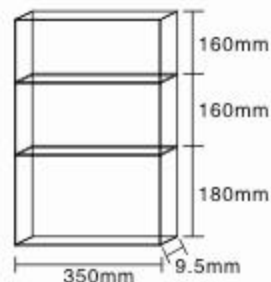

MR-113 Black Glister
Size:45 x 60cm

MR-150
Size:50 x 80cm

MR-169 Double mirror
Size:60 x 80cm

MR-5040-BKG
Black Glister/Double mirror
Size:50 x 40cm

MR-5040-FW
Frosted/Double mirror
Size:50 x 40cm

MR-110 Size:70 x 50cm
MR-111 Size:80 x 60cm

MR-L02 Mirror W/Light
Size:50 x 70cm

MR-L03 Mirror W/Light
Size:50 x 70cm

S/STEEL MIRROR CABINET

MC-6139B
Size: 250 x 400 x 100mm

MC-6132B
Size: 350 x 500 x 100mm

MC-6133B
Size: 420 x 600 x 100mm

MC-6134B
Size: 400 x 750 x 100mm

MC-4545B
Size: 450 x 450 x 100mm

MC-8211B
Size: 550 x 500 x 100mm

MC-4560B
Size: 450 x 600 x 100mm

MC-6304B
Size: 800 x 500 x 100mm

GLASS BASIN

DB-6003 Size:600x450mm
One-piece Glass Basin with bracket

GT-160-BKG Size:600x450mm
Glass Top with bracket(black glister)
GT-175-BKG Size:750x460mm
Glass Top with bracket(black glister)

DB-32 Size:600x500mm
Glass Basin with shelf&bracket
Colors available:
-Frosted white
-Black glister

GT-160-WTG Size:600x450mm
Glass Top with bracket(white glister)

DB-4038 Size:400x380mm
Glass Basin with shelf&bracket
DB-5048 Size:500x450mm
Glass Basin with shelf&bracket