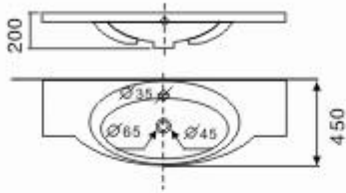

MC-4545B
Size: 450 x 450 x 100mm

MC-8211B
Size: 550 x 500 x 100mm

MC-4560B
Size: 450 x 600 x 100mm

MC-6304B
Size: 800 x 500 x 100mm

GLASS BASIN

DB-6003 Size:600x450mm
One-piece Glass Basin with bracket

GT-160-BKG Size:600x450mm
Glass Top with bracket(black glister)
GT-175-BKG Size:750x460mm
Glass Top with bracket(black glister)

Authorised Dealer:

Nobel - CABINET BASIN

C-9060E Size: 600x460x175mm
C-9075E Size: 700x460x175mm
C-9090E Size: 900x460x175mm

C-60L Size: 600x460x210mm
C-80L Size: 810x460x210mm

C-606 Size: 600x470x225mm
C-806 Size: 800x470x225mm

8060-B Size: 600x450x200mm
8075-B Size: 750x480x200mm
8080-B Size: 800x510x200mm

8075C Size: 750x500x200mm
8090C Size: 900x500x200mm

75DC Size: 750x460x210mm
90DC Size: 900x460x210mm

C-9050 Size : 525x450x180mm