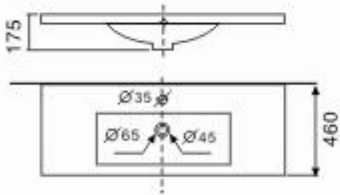

MC-4545B
Size: 450 x 450 x 100mm

MC-8211B
Size: 550 x 500 x 100mm

MC-4560B
Size: 450 x 600 x 100mm

MC-6304B
Size: 800 x 500 x 100mm

GLASS BASIN

DB-6003 Size:600x450mm
One-piece Glass Basin with bracket

GT-160-BKG Size:600x450mm
Glass Top with bracket(black glister)
GT-175-BKG Size:750x460mm
Glass Top with bracket(black glister)

DB-32 Size:600x500mm
Glass Basin with shelf&bracket
Colors available:
-Frosted white
-Black glister

GT-160-WTG Size:600x450mm
Glass Top with bracket(white glister)

DB-4038 Size:400x380mm
Glass Basin with shelf&bracket
DB-5048 Size:500x450mm
Glass Basin with shelf&bracket

Authorised Dealer:

Nobel - CABINET BASIN

C-9060E Size: 600x460x175mm
C-9075E Size: 700x460x175mm
C-9090E Size: 900x460x175mm

C-60L Size: 600x460x210mm
C-80L Size: 810x460x210mm

C-606 Size: 600x470x225mm
C-806 Size: 800x470x225mm

8060-B Size: 600x450x200mm
8075-B Size: 750x480x200mm
8080-B Size: 800x510x200mm

8075C Size: 750x500x200mm
8090C Size: 900x500x200mm

75DC Size: 750x460x210mm
90DC Size: 900x460x210mm

C-9050 Size : 525x450x180mm