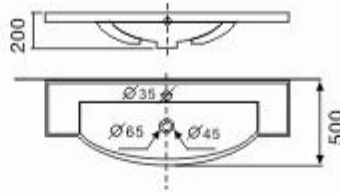

Authorised Dealer:

Nobel - CABINET BASIN

C-9060E Size: 600x460x175mm
C-9075E Size: 700x460x175mm
C-9090E Size: 900x460x175mm

C-60L Size: 600x460x210mm
C-80L Size: 810x460x210mm

C-606 Size: 600x470x225mm
C-806 Size: 800x470x225mm

8060-B Size: 600x450x200mm
8075-B Size: 750x480x200mm
8080-B Size: 800x510x200mm

8075C Size: 750x500x200mm
8090C Size: 900x500x200mm

75DC Size: 750x460x210mm
90DC Size: 900x460x210mm

C-9050 Size : 525x450x180mm