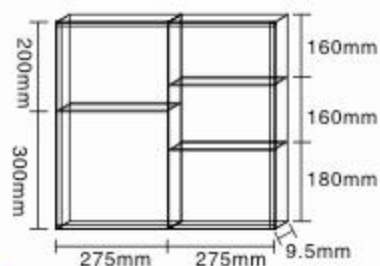

MR-113 Black Glister
Size:45 x 60cm

MR-150
Size:50 x 80cm

MR-169 Double mirror
Size:60 x 80cm

MR-5040-BKG
Black Glister/Double mirror
Size:50 x 40cm

MR-5040-FW
Frosted/Double mirror
Size:50 x 40cm

MR-110 Size:70 x 50cm
MR-111 Size:80 x 60cm

MR-L02 Mirror W/Light
Size:50 x 70cm

MR-L03 Mirror W/Light
Size:50 x 70cm

S/STEEL MIRROR CABINET

MC-6139B
Size: 250 x 400 x 100mm

MC-6132B
Size: 350 x 500 x 100mm

MC-6133B
Size: 420 x 600 x 100mm

MC-6134B
Size: 400 x 750 x 100mm

MC-4545B
Size: 450 x 450 x 100mm

MC-8211B
Size: 550 x 500 x 100mm

MC-4560B
Size: 450 x 600 x 100mm

MC-6304B
Size: 800 x 500 x 100mm

GLASS BASIN

DB-6003 Size:600x450mm
One-piece Glass Basin with bracket

GT-160-BKG Size:600x450mm
Glass Top with bracket(black glister)
GT-175-BKG Size:750x460mm
Glass Top with bracket(black glister)

DB-32 Size:600x500mm
Glass Basin with shelf&bracket
Colors available:
-Frosted white
-Black glister

GT-160-WTG Size:600x450mm
Glass Top with bracket(white glister)

DB-4038 Size:400x380mm
Glass Basin with shelf&bracket
DB-5048 Size:500x450mm
Glass Basin with shelf&bracket