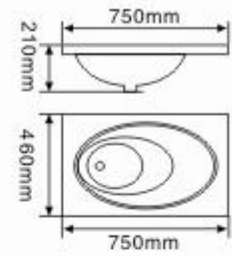

MC-4545B
Size: 450 x 450 x 100mm

MC-8211B
Size: 550 x 500 x 100mm

MC-4560B
Size: 450 x 600 x 100mm

MC-6304B
Size: 800 x 500 x 100mm

GLASS BASIN

DB-6003 Size:600x450mm
One-piece Glass Basin with bracket

GT-160-BKG Size:600x450mm
Glass Top with bracket(black glister)
GT-175-BKG Size:750x460mm
Glass Top with bracket(black glister)

Authorised Dealer:

Nobel - CABINET BASIN

C-9060E Size: 600x460x175mm
C-9075E Size: 700x460x175mm
C-9090E Size: 900x460x175mm

C-60L Size: 600x460x210mm
C-80L Size: 810x460x210mm

C-606 Size: 600x470x225mm
C-806 Size: 800x470x225mm

8060-B Size: 600x450x200mm
8075-B Size: 750x480x200mm
8080-B Size: 800x510x200mm

8075C Size: 750x500x200mm
8090C Size: 900x500x200mm

75DC Size: 750x460x210mm
90DC Size: 900x460x210mm

C-9050 Size : 525x450x180mm

C-9060G Size : 610x460x200mm

C-9048 Size : 410x410x165mm

TA-814
Bottle trap

TA-914
Bottle trap

TA-2019
Bottle trap

Nobel - ART BASIN

C-7010
Size:440x440x170mm

C-7020
Size:420x420x140mm