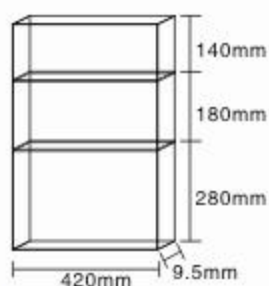

MR-L02 Mirror W/Light
Size:50 x 70cm

MR-L03 Mirror W/Light
Size:50 x 70cm

S/STEEL MIRROR CABINET

MC-6139B
Size: 250 x 400 x 100mm

MC-6132B
Size: 350 x 500 x 100mm

MC-6133B
Size: 420 x 600 x 100mm

MC-6134B
Size: 400 x 750 x 100mm

MC-4545B
Size: 450 x 450 x 100mm

MC-8211B
Size: 550 x 500 x 100mm

MC-4560B
Size: 450 x 600 x 100mm

MC-6304B
Size: 800 x 500 x 100mm

GLASS BASIN

DB-6003 Size:600x450mm
One-piece Glass Basin with bracket

GT-160-BKG Size:600x450mm
Glass Top with bracket(black glister)
GT-175-BKG Size:750x460mm
Glass Top with bracket(black glister)

DB-32 Size:600x500mm
Glass Basin with shelf&bracket
Colors available:
-Frosted white
-Black glister

GT-160-WTG Size:600x450mm
Glass Top with bracket(white glister)

DB-4038 Size:400x380mm
Glass Basin with shelf&bracket
DB-5048 Size:500x450mm
Glass Basin with shelf&bracket

8060-B Size: 600x450x200mm
8075-B Size: 750x480x200mm
8080-B Size: 800x510x200mm

8075C Size: 750x500x200mm
8090C Size: 900x500x200mm

75DC Size: 750x460x210mm
90DC Size: 900x460x210mm

C-9050 Size : 525x450x180mm