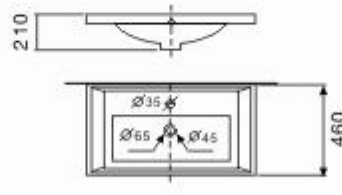

Authorised Dealer:

Nobel - CABINET BASIN

C-9060E Size: 600x460x175mm
C-9075E Size: 700x460x175mm
C-9090E Size: 900x460x175mm

C-60L Size: 600x460x210mm
C-80L Size: 810x460x210mm

C-606 Size: 600x470x225mm
C-806 Size: 800x470x225mm

8060-B Size: 600x450x200mm
8075-B Size: 750x480x200mm
8080-B Size: 800x510x200mm

8075C Size: 750x500x200mm
8090C Size: 900x500x200mm

75DC Size: 750x460x210mm
90DC Size: 900x460x210mm

C-9050 Size : 525x450x180mm