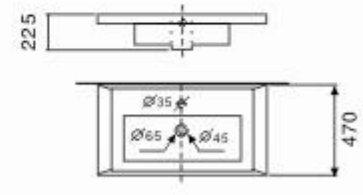

MC-4545B
Size: 450 x 450 x 100mm

MC-8211B
Size: 550 x 500 x 100mm

MC-4560B
Size: 450 x 600 x 100mm

MC-6304B
Size: 800 x 500 x 100mm

GLASS BASIN

DB-6003 Size:600x450mm
One-piece Glass Basin with bracket

GT-160-BKG Size:600x450mm
Glass Top with bracket(black glister)
GT-175-BKG Size:750x460mm
Glass Top with bracket(black glister)

DB-32 Size:600x500mm
Glass Basin with shelf&bracket
Colors available:
-Frosted white
-Black glister

GT-160-WTG Size:600x450mm
Glass Top with bracket(white glister)

DB-4038 Size:400x380mm
Glass Basin with shelf&bracket
DB-5048 Size:500x450mm
Glass Basin with shelf&bracket

Authorised Dealer:

Nobel - CABINET BASIN

C-9060E Size: 600x460x175mm
C-9075E Size: 700x460x175mm
C-9090E Size: 900x460x175mm

C-60L Size: 600x460x210mm
C-80L Size: 810x460x210mm

C-606 Size: 600x470x225mm
C-806 Size: 800x470x225mm

8060-B Size: 600x450x200mm
8075-B Size: 750x480x200mm
8080-B Size: 800x510x200mm

8075C Size: 750x500x200mm
8090C Size: 900x500x200mm

75DC Size: 750x460x210mm
90DC Size: 900x460x210mm

C-9050 Size : 525x450x180mm