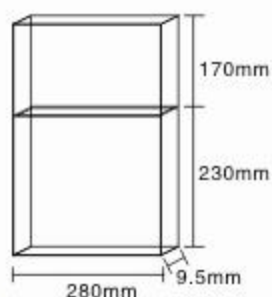

MR-113 Black Glister
Size:45 x 60cm

MR-150
Size:50 x 80cm

MR-169 Double mirror
Size:60 x 80cm

MR-5040-BKG
Black Glister/Double mirror
Size:50 x 40cm

MR-5040-FW
Frosted/Double mirror
Size:50 x 40cm

MR-110 Size:70 x 50cm
MR-111 Size:80 x 60cm

MR-L02 Mirror W/Light
Size:50 x 70cm

MR-L03 Mirror W/Light
Size:50 x 70cm

S/STEEL MIRROR CABINET

MC-6139B
Size: 250 x 400 x 100mm

MC-6132B
Size: 350 x 500 x 100mm

MC-6133B
Size: 420 x 600 x 100mm

MC-6134B
Size: 400 x 750 x 100mm

MC-4545B
Size: 450 x 450 x 100mm

MC-8211B
Size: 550 x 500 x 100mm

MC-4560B
Size: 450 x 600 x 100mm

MC-6304B
Size: 800 x 500 x 100mm

GLASS BASIN

DB-6003 Size:600x450mm
One-piece Glass Basin with bracket

GT-160-BKG Size:600x450mm
Glass Top with bracket(black glister)
GT-175-BKG Size:750x460mm
Glass Top with bracket(black glister)

DB-32 Size:600x500mm
Glass Basin with shelf&bracket
Colors available:
-Frosted white
-Black glister

GT-160-WTG Size:600x450mm
Glass Top with bracket(white glister)

DB-4038 Size:400x380mm
Glass Basin with shelf&bracket
DB-5048 Size:500x450mm
Glass Basin with shelf&bracket