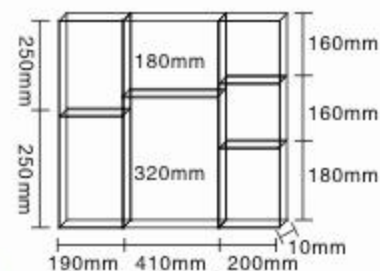

MR-113 Black Glister
Size:45 x 60cm

MR-150
Size:50 x 80cm

MR-169 Double mirror
Size:60 x 80cm

MR-5040-BKG
Black Glister/Double mirror
Size:50 x 40cm

MR-5040-FW
Frosted/Double mirror
Size:50 x 40cm

MR-110 Size:70 x 50cm
MR-111 Size:80 x 60cm

MR-L02 Mirror W/Light
Size:50 x 70cm

MR-L03 Mirror W/Light
Size:50 x 70cm

S/STEEL MIRROR CABINET

MC-6139B
Size: 250 x 400 x 100mm

MC-6132B
Size: 350 x 500 x 100mm

MC-6133B
Size: 420 x 600 x 100mm

MC-6134B
Size: 400 x 750 x 100mm

MC-4545B
Size: 450 x 450 x 100mm

MC-8211B
Size: 550 x 500 x 100mm

MC-4560B
Size: 450 x 600 x 100mm

MC-6304B
Size: 800 x 500 x 100mm

GLASS BASIN

DB-6003 Size:600x450mm
One-piece Glass Basin with bracket

GT-160-BKG Size:600x450mm
Glass Top with bracket(black glister)
GT-175-BKG Size:750x460mm
Glass Top with bracket(black glister)

8060-B Size: 600x450x200mm
8075-B Size: 750x480x200mm
8080-B Size: 800x510x200mm

8075C Size: 750x500x200mm
8090C Size: 900x500x200mm

75DC Size: 750x460x210mm
90DC Size: 900x460x210mm

C-9050 Size : 525x450x180mm