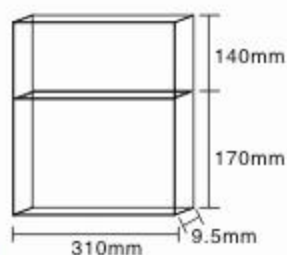

MR-113 Black Glister
Size:45 x 60cm

MR-150
Size:50 x 80cm

MR-169 Double mirror
Size:60 x 80cm

MR-5040-BKG
Black Glister/Double mirror
Size:50 x 40cm

MR-5040-FW
Frosted/Double mirror
Size:50 x 40cm

MR-110 Size:70 x 50cm
MR-111 Size:80 x 60cm

MR-L02 Mirror W/Light
Size:50 x 70cm

MR-L03 Mirror W/Light
Size:50 x 70cm

S/STEEL MIRROR CABINET

MC-6139B
Size: 250 x 400 x 100mm

MC-6132B
Size: 350 x 500 x 100mm

MC-6133B
Size: 420 x 600 x 100mm

MC-6134B
Size: 400 x 750 x 100mm

MC-4545B
Size: 450 x 450 x 100mm

MC-8211B
Size: 550 x 500 x 100mm

MC-4560B
Size: 450 x 600 x 100mm

MC-6304B
Size: 800 x 500 x 100mm

GLASS BASIN

DB-6003 Size:600x450mm
One-piece Glass Basin with bracket

GT-160-BKG Size:600x450mm
Glass Top with bracket(black glister)
GT-175-BKG Size:750x460mm
Glass Top with bracket(black glister)

DB-32 Size:600x500mm
Glass Basin with shelf&bracket
Colors available:
-Frosted white
-Black glister

GT-160-WTG Size:600x450mm
Glass Top with bracket(white glister)

DB-4038 Size:400x380mm
Glass Basin with shelf&bracket
DB-5048 Size:500x450mm
Glass Basin with shelf&bracket