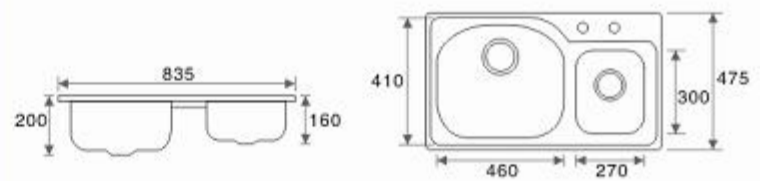

SM-8346
Size:830x460x210mm
Thickness:1.0mm
Finishing:Matt

cutting board*

bottom grid*

basket*

TSD-01*

strainer

*represent optional accessories

Our policy is one of continuous improvements and we reserve the right to amend specifications without prior notice.

U-01

Overall Size: 411x464x228mm
Bowl Size: 356x406mm
Thickness: 1.2mm
Finishing: Matt

U-02

Overall Size: 588x461x228mm
Bowl Size: 533x406mm
Thickness: 1.2mm
Finishing: Matt

U-03

Overall Size: 790x461x228mm
Bowl Size: 356x406mm
Thickness: 1.2mm
Finishing: Matt

SM-8448

Size: 835x475x200mm
Thickness: 1.0mm
Finishing: Matt

TSD-01* basket* bottom grid* cutting board*

ST-1048

Size: 1000x480x185mm
Finishing: Matt

TSD-01* basket* colander strainer

Nobel - Sink Faucets

Lavello rubinetti