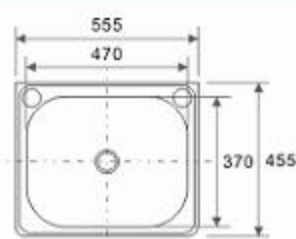

Nobel is a registered trademark. All copyrights reserved.

SD-7445
Size: 736 x 445 x 170mm
Finishing: Polish

SD-8550
Size: 850 x 500 x 185mm
Finishing: Matt

SD-7948
Size: 790 x 480 x 180mm
Finishing: Matt

SD-8050
Size: 800 x 500 x 190mm
Finishing: Matt

SM-8544
Size: 853 x 445 x 190mm
Finishing: Matt

SBD-8545
Size: 850 x 450 x 200mm
Finishing: Matt

SB-46
size: 460 x 400 x 170mm
Finishing: Polish

SB-50
size: 500 x 460 x 200mm
Finishing: Matt

SB-58
size: 580 x 460 x 200mm
Finishing: Matt

SB-68
size: 686 x 483 x 220mm
thickness: 1.0mm
finishing: Matt

SB-78
size: 780 x 490 x 215mm
thickness: 1.0mm
finishing: Matt

SBL-55
Size: 555 x 455 x 220mm
Wall-mount sink

SBL-63
Size: 630 x 470 x 240mm
Wall-mount sink

Nobel - Accessories

TSD-02 (S/Steel)

2B Bottle Trap

3 1/2" OF
Waste with overflow

3 1/2" SS
Waste basket