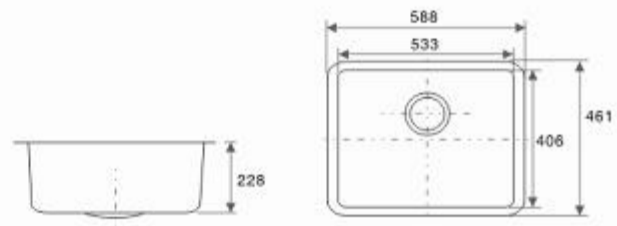

strainer

SM-7945
Size:790x450x210mm
Thickness:0.85mm
Finishing:Matt

cutting board*

drainer tray*

basket*

TSD-01*

strainer

5 1/2" strainer basket

SM-8346
Size:830x460x210mm
Thickness:1.0mm
Finishing:Matt

cutting board*

bottom grid*

basket*

TSD-01*

strainer

*represent optional accessories

Our policy is one of continuous improvements and we reserve the right to amend specifications without prior notice.

U-01

Overall Size: 411x464x228mm
Bowl Size: 356x406mm
Thickness: 1.2mm
Finishing: Matt

U-02

Overall Size: 588x461x228mm
Bowl Size: 533x406mm
Thickness: 1.2mm
Finishing: Matt

U-03

Overall Size: 790x461x228mm
Bowl Size: 356x406mm
Thickness: 1.2mm
Finishing: Matt

SM-8448

Size: 835x475x200mm
Thickness: 1.0mm
Finishing: Matt

TSD-01* basket* bottom grid* cutting board*

ST-1048

Size: 1000x480x185mm
Finishing: Matt

TSD-01* basket* colander strainer

Nobel - Sink Faucets

Lavello rubinetti