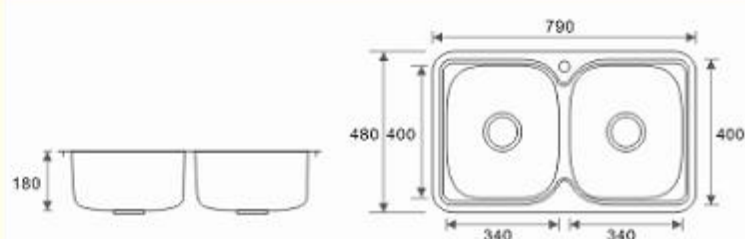

U-01

Overall Size: 411x464x228mm
Bowl Size: 356x406mm
Thickness: 1.2mm
Finishing: Matt

U-02

Overall Size: 588x461x228mm
Bowl Size: 533x406mm
Thickness: 1.2mm
Finishing: Matt

U-03

Overall Size: 790x461x228mm
Bowl Size: 356x406mm
Thickness: 1.2mm
Finishing: Matt

Nobel is a registered trademark. All copyrights reserved.

SD-7445
Size: 736 x 445 x 170mm
Finishing: Polish

SD-8550
Size: 850 x 500 x 185mm
Finishing: Matt

SD-7948
Size: 790 x 480 x 180mm
Finishing: Matt

SD-8050
Size: 800 x 500 x 190mm
Finishing: Matt

SM-8544
Size: 853 x 445 x 190mm
Finishing: Matt

SBD-8545
Size: 850 x 450 x 200mm
Finishing: Matt

SB-46
size: 460 x 400 x 170mm
Finishing: Polish

SB-50
size: 500 x 460 x 200mm
Finishing: Matt

SB-58
size: 580 x 460 x 200mm
Finishing: Matt

SB-68
size: 686 x 483 x 220mm
thickness: 1.0mm
finishing: Matt

SB-78
size: 780 x 490 x 215mm
thickness: 1.0mm
finishing: Matt

SBL-55
Size: 555 x 455 x 220mm
Wall-mount sink