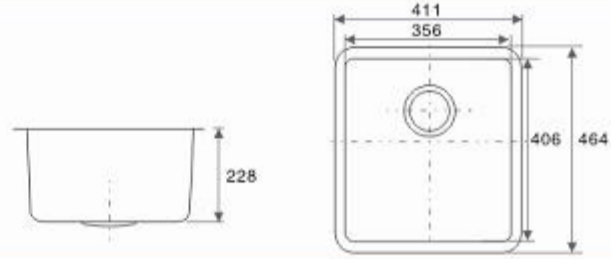

strainer

SM-7945
Size:790x450x210mm
Thickness:0.85mm
Finishing:Matt

cutting board*

drainer tray*

basket*

TSD-01*

strainer

5 1/2" strainer basket

SM-8346
Size:830x460x210mm
Thickness:1.0mm
Finishing:Matt

cutting board*

bottom grid*

basket*

TSD-01*

strainer

*represent optional accessories

Our policy is one of continuous improvements and we reserve the right to amend specifications without prior notice.

U-01

Overall Size: 411x464x228mm
Bowl Size: 356x406mm
Thickness: 1.2mm
Finishing: Matt

U-02

Overall Size: 588x461x228mm
Bowl Size: 533x406mm
Thickness: 1.2mm
Finishing: Matt

U-03

Overall Size: 790x461x228mm
Bowl Size: 356x406mm
Thickness: 1.2mm
Finishing: Matt

SM-8448

Size: 835x475x200mm
Thickness: 1.0mm
Finishing: Matt

TSD-01* basket* bottom grid* cutting board*

ST-1048

Size: 1000x480x185mm
Finishing: Matt

TSD-01* basket* colander strainer

Nobel - Sink Faucets

Lavello rubinetti