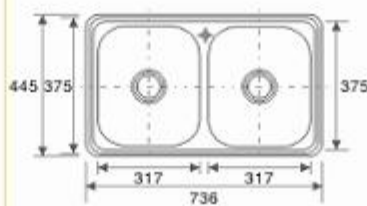

N-6304L-E (E/X)
Sink Tap

NT-05
Sink Tap

NT-04L-B (B/J/K)
Sink Tap

NT-04W-B (B/J/K)
Sink Tap

Authorised Dealer:

Sole Distributor:
BMS GLOBAL PTE LTD
65A Jalan Tenteram#03-01/02
St. Michael Estate
Singapore 328958
website: www.nobel_bathware.com

Nobel is a registered trademark. All copyrights reserved.

SD-7445
Size: 736 x 445 x 170mm
Finishing: Polish

SD-8550
Size: 850 x 500 x 185mm
Finishing: Matt

SD-7948
Size: 790 x 480 x 180mm
Finishing: Matt

SD-8050
Size: 800 x 500 x 190mm
Finishing: Matt

SM-8544
Size: 853 x 445 x 190mm
Finishing: Matt

SBD-8545
Size: 850 x 450 x 200mm
Finishing: Matt

SB-46
size: 460 x 400 x 170mm
Finishing: Polish

SB-50
size: 500 x 460 x 200mm
Finishing: Matt

SB-58
size: 580 x 460 x 200mm
Finishing: Matt

SB-68
size: 686 x 483 x 220mm
thickness: 1.0mm
finishing: Matt

SB-78
size: 780 x 490 x 215mm
thickness: 1.0mm
finishing: Matt

SBL-55
Size: 555 x 455 x 220mm
Wall-mount sink