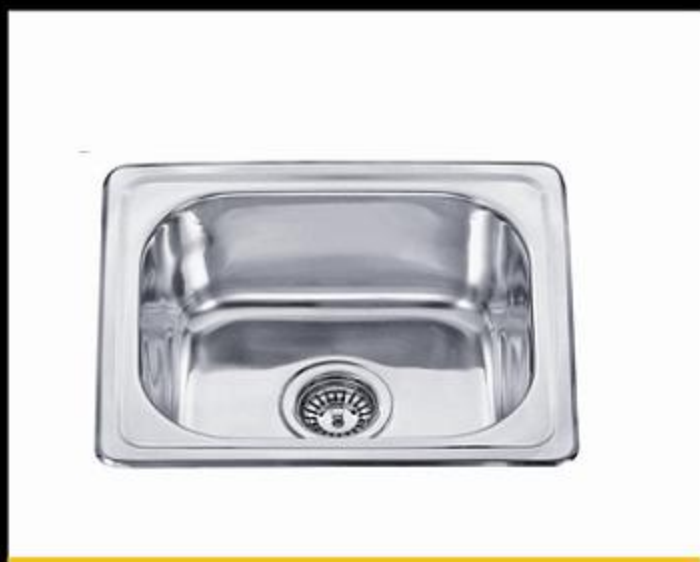

SD-8050
Size: 800 x 500 x 190mm
Finishing: Matt

SM-8544
Size: 853 x 445 x 190mm
Finishing: Matt

SBD-8545
Size: 850 x 450 x 200mm
Finishing: Matt

SB-46
size: 460 x 400 x 170mm
Finishing: Polish

SB-50
size: 500 x 460 x 200mm
Finishing: Matt