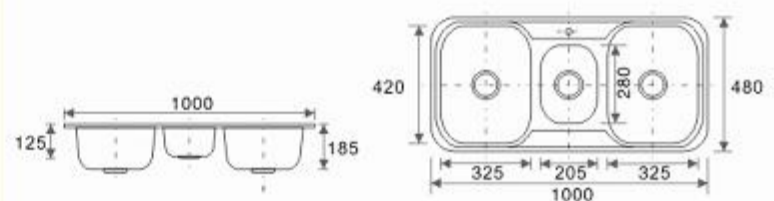

SM-8346
Size:830x460x210mm
Thickness:1.0mm
Finishing:Matt

cutting board*

bottom grid*

basket*

TSD-01*

strainer

*represent optional accessories

Our policy is one of continuous improvements and we reserve the right to amend specifications without prior notice.

U-01

Overall Size: 411x464x228mm
Bowl Size: 356x406mm
Thickness: 1.2mm
Finishing: Matt

U-02

Overall Size: 588x461x228mm
Bowl Size: 533x406mm
Thickness: 1.2mm
Finishing: Matt

U-03

Overall Size: 790x461x228mm
Bowl Size: 356x406mm
Thickness: 1.2mm
Finishing: Matt

SM-8448

Size: 835x475x200mm
Thickness: 1.0mm
Finishing: Matt

TSD-01* basket* bottom grid* cutting board*

ST-1048

Size: 1000x480x185mm
Finishing: Matt

TSD-01* basket* colander strainer

Nobel - Sink Faucets

Lavello rubinetti

B

C

D

E-Handle

X-Handle

B-Handle

J-Handle

K-Handle