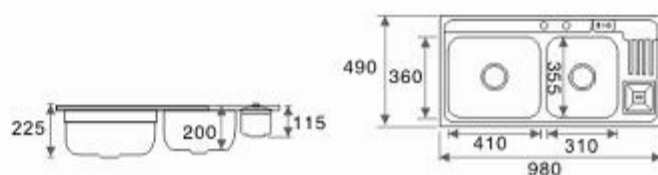

Nobel[®]

Italy Kitchen Sink series

Italian Collection

SM-9849
Size:980x490x223mm
Thickness:1.0mm
Finishing:Matt

cutting board*

bottom grid*

basket*

TSD-01*

strainer

SM-7945
Size:790x450x210mm
Thickness:0.85mm
Finishing:Matt

cutting board*

drainer tray*

basket*

TSD-01*

strainer

5 1/2" strainer basket

SM-8346
Size:830x460x210mm
Thickness:1.0mm
Finishing:Matt

cutting board*

bottom grid*

basket*

TSD-01*

strainer

*represent optional accessories

Our policy is one of continuous improvements and we reserve the right to amend specifications without prior notice.

U-01

Overall Size: 411x464x228mm
Bowl Size: 356x406mm
Thickness: 1.2mm
Finishing: Matt

U-02

Overall Size: 588x461x228mm
Bowl Size: 533x406mm
Thickness: 1.2mm
Finishing: Matt

U-03

Overall Size: 790x461x228mm
Bowl Size: 356x406mm
Thickness: 1.2mm
Finishing: Matt