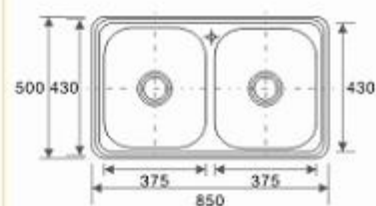

U-01

Overall Size: 411x464x228mm
Bowl Size: 356x406mm
Thickness: 1.2mm
Finishing: Matt

U-02

Overall Size: 588x461x228mm
Bowl Size: 533x406mm
Thickness: 1.2mm
Finishing: Matt

U-03

Overall Size: 790x461x228mm
Bowl Size: 356x406mm
Thickness: 1.2mm
Finishing: Matt

N-6304L-E (E/X)
Sink Tap

NT-05
Sink Tap

NT-04L-B (B/J/K)
Sink Tap

NT-04W-B (B/J/K)
Sink Tap

Authorised Dealer:

Sole Distributor:
BMS GLOBAL PTE LTD
65A Jalan Tenteram#03-01/02
St. Michael Estate
Singapore 328958
website: www.nobel_bathware.com

Nobel is a registered trademark. All copyrights reserved.

SD-7445
Size: 736 x 445 x 170mm
Finishing: Polish

SD-8550
Size: 850 x 500 x 185mm
Finishing: Matt

SD-7948
Size: 790 x 480 x 180mm
Finishing: Matt

SD-8050
Size: 800 x 500 x 190mm
Finishing: Matt

SM-8544
Size: 853 x 445 x 190mm
Finishing: Matt

SBD-8545
Size: 850 x 450 x 200mm
Finishing: Matt

SB-46
size: 460 x 400 x 170mm
Finishing: Polish

SB-50
size: 500 x 460 x 200mm
Finishing: Matt