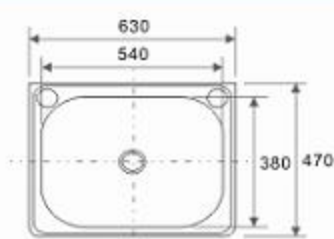

U-01

Overall Size: 411x464x228mm
Bowl Size: 356x406mm
Thickness: 1.2mm
Finishing: Matt

U-02

Overall Size: 588x461x228mm
Bowl Size: 533x406mm
Thickness: 1.2mm
Finishing: Matt

U-03

Overall Size: 790x461x228mm
Bowl Size: 356x406mm
Thickness: 1.2mm
Finishing: Matt

SD-8050
Size: 800 x 500 x 190mm
Finishing: Matt

SM-8544
Size: 853 x 445 x 190mm
Finishing: Matt

SBD-8545
Size: 850 x 450 x 200mm
Finishing: Matt

SB-46
size: 460 x 400 x 170mm
Finishing: Polish

SB-50
size: 500 x 460 x 200mm
Finishing: Matt

SB-58
size: 580 x 460 x 200mm
Finishing: Matt

SB-68
size: 686 x 483 x 220mm
thickness: 1.0mm
finishing: Matt

SB-78
size: 780 x 490 x 215mm
thickness: 1.0mm
finishing: Matt

SBL-55
Size: 555 x 455 x 220mm
Wall-mount sink

SBL-63
Size: 630 x 470 x 240mm
Wall-mount sink

Nobel - Accessories

TSD-02 (S/Steel)

2B Bottle Trap

3 1/2" OF
Waste with overflow

3 1/2" SS
Waste basket