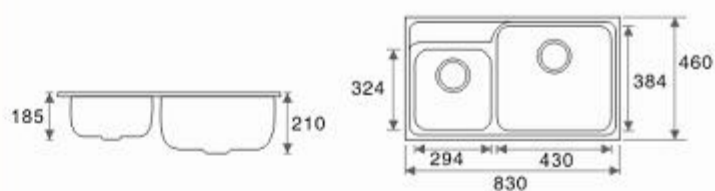

Nobel[®]

Italy Kitchen Sink series

Italian Collection

SM-9849
Size:980x490x223mm
Thickness:1.0mm
Finishing:Matt

cutting board*

bottom grid*

basket*

TSD-01*

strainer

SM-7945
Size:790x450x210mm
Thickness:0.85mm
Finishing:Matt

cutting board*

drainer tray*

basket*

TSD-01*

strainer

5 1/2" strainer basket

SM-8346
Size:830x460x210mm
Thickness:1.0mm
Finishing:Matt

cutting board*

bottom grid*

basket*

TSD-01*

strainer

*represent optional accessories

Our policy is one of continuous improvements and we reserve the right to amend specifications without prior notice.

U-01

Overall Size: 411x464x228mm
Bowl Size: 356x406mm
Thickness: 1.2mm
Finishing: Matt

U-02

Overall Size: 588x461x228mm
Bowl Size: 533x406mm
Thickness: 1.2mm
Finishing: Matt

U-03

Overall Size: 790x461x228mm
Bowl Size: 356x406mm
Thickness: 1.2mm
Finishing: Matt