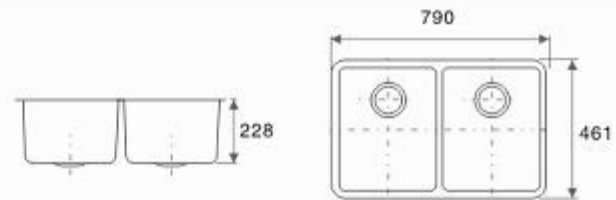

SM-8346
Size:830x460x210mm
Thickness:1.0mm
Finishing:Matt

cutting board*

bottom grid*

basket*

TSD-01*

strainer

*represent optional accessories

Our policy is one of continuous improvements and we reserve the right to amend specifications without prior notice.

U-01

Overall Size: 411x464x228mm
Bowl Size: 356x406mm
Thickness: 1.2mm
Finishing: Matt

U-02

Overall Size: 588x461x228mm
Bowl Size: 533x406mm
Thickness: 1.2mm
Finishing: Matt

U-03

Overall Size: 790x461x228mm
Bowl Size: 356x406mm
Thickness: 1.2mm
Finishing: Matt

SM-8448

Size: 835x475x200mm
Thickness: 1.0mm
Finishing: Matt

TSD-01* basket* bottom grid* cutting board*

ST-1048

Size: 1000x480x185mm
Finishing: Matt

TSD-01* basket* colander strainer

Nobel - Sink Faucets

Lavello rubinetti

SB-58
size: 580 x 460 x 200mm
Finishing: Matt

SB-68
size: 686 x 483 x 220mm
thickness: 1.0mm
finishing: Matt

SB-78
size: 780 x 490 x 215mm
thickness: 1.0mm
finishing: Matt

SBL-55
Size: 555 x 455 x 220mm
Wall-mount sink