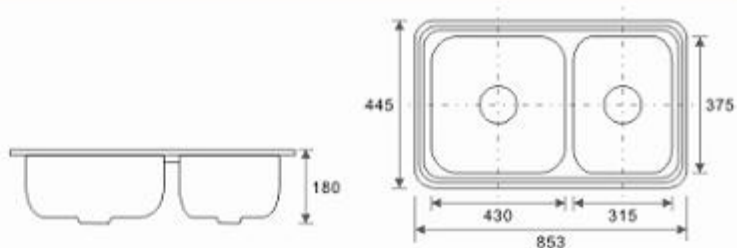

N-6304L-E (E/X)
Sink Tap

NT-05
Sink Tap

NT-04L-B (B/J/K)
Sink Tap

NT-04W-B (B/J/K)
Sink Tap

Authorised Dealer:

Sole Distributor:
BMS GLOBAL PTE LTD
65A Jalan Tenteram#03-01/02
St. Michael Estate
Singapore 328958
website: www.nobel_bathware.com

Nobel is a registered trademark. All copyrights reserved.

SD-7445
Size: 736 x 445 x 170mm
Finishing: Polish

SD-8550
Size: 850 x 500 x 185mm
Finishing: Matt

SD-7948
Size: 790 x 480 x 180mm
Finishing: Matt

SD-8050
Size: 800 x 500 x 190mm
Finishing: Matt

SM-8544
Size: 853 x 445 x 190mm
Finishing: Matt

SBD-8545
Size: 850 x 450 x 200mm
Finishing: Matt

SB-46
size: 460 x 400 x 170mm
Finishing: Polish

SB-50
size: 500 x 460 x 200mm
Finishing: Matt

SB-58
size: 580 x 460 x 200mm
Finishing: Matt

SB-68
size: 686 x 483 x 220mm
thickness: 1.0mm
finishing: Matt

SB-78
size: 780 x 490 x 215mm
thickness: 1.0mm
finishing: Matt

SBL-55
Size: 555 x 455 x 220mm
Wall-mount sink