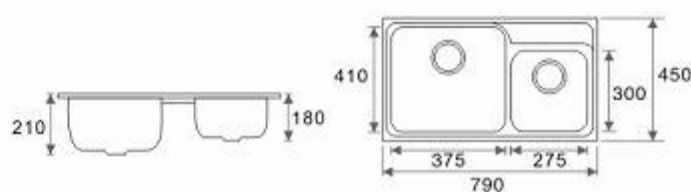

Nobel[®]

Italy Kitchen Sink series

Italian Collection

SM-9849
Size:980x490x223mm
Thickness:1.0mm
Finishing:Matt

cutting board*

bottom grid*

basket*

TSD-01*

strainer

SM-7945
Size:790x450x210mm
Thickness:0.85mm
Finishing:Matt

cutting board*

drainer tray*

basket*

TSD-01*

strainer

5 1/2" strainer basket

SM-8346
Size:830x460x210mm
Thickness:1.0mm
Finishing:Matt

cutting board*

bottom grid*

basket*

TSD-01*

strainer

*represent optional accessories

Our policy is one of continuous improvements and we reserve the right to amend specifications without prior notice.

U-01

Overall Size: 411x464x228mm
Bowl Size: 356x406mm
Thickness: 1.2mm
Finishing: Matt

U-02

Overall Size: 588x461x228mm
Bowl Size: 533x406mm
Thickness: 1.2mm
Finishing: Matt

U-03

Overall Size: 790x461x228mm
Bowl Size: 356x406mm
Thickness: 1.2mm
Finishing: Matt