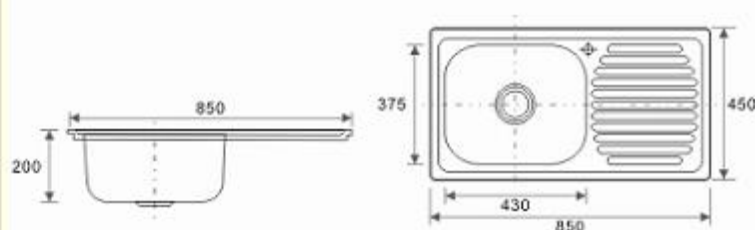

U-01

Overall Size: 411x464x228mm
Bowl Size: 356x406mm
Thickness: 1.2mm
Finishing: Matt

U-02

Overall Size: 588x461x228mm
Bowl Size: 533x406mm
Thickness: 1.2mm
Finishing: Matt

U-03

Overall Size: 790x461x228mm
Bowl Size: 356x406mm
Thickness: 1.2mm
Finishing: Matt

Nobel is a registered trademark. All copyrights reserved.

SD-7445
Size: 736 x 445 x 170mm
Finishing: Polish

SD-8550
Size: 850 x 500 x 185mm
Finishing: Matt

SD-7948
Size: 790 x 480 x 180mm
Finishing: Matt

SD-8050
Size: 800 x 500 x 190mm
Finishing: Matt

SM-8544
Size: 853 x 445 x 190mm
Finishing: Matt

SBD-8545
Size: 850 x 450 x 200mm
Finishing: Matt

SB-46
size: 460 x 400 x 170mm
Finishing: Polish

SB-50
size: 500 x 460 x 200mm
Finishing: Matt

SB-58
size: 580 x 460 x 200mm
Finishing: Matt

SB-68
size: 686 x 483 x 220mm
thickness: 1.0mm
finishing: Matt

SB-78
size: 780 x 490 x 215mm
thickness: 1.0mm
finishing: Matt

SBL-55
Size: 555 x 455 x 220mm
Wall-mount sink