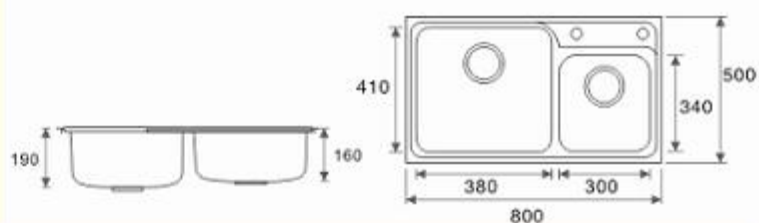

Nobel is a registered trademark. All copyrights reserved.

SD-7445
Size: 736 x 445 x 170mm
Finishing: Polish

SD-8550
Size: 850 x 500 x 185mm
Finishing: Matt

SD-7948
Size: 790 x 480 x 180mm
Finishing: Matt

SD-8050
Size: 800 x 500 x 190mm
Finishing: Matt

SM-8544
Size: 853 x 445 x 190mm
Finishing: Matt

SBD-8545
Size: 850 x 450 x 200mm
Finishing: Matt

SB-46
size: 460 x 400 x 170mm
Finishing: Polish

SB-50
size: 500 x 460 x 200mm
Finishing: Matt

SB-58
size: 580 x 460 x 200mm
Finishing: Matt

SB-68
size: 686 x 483 x 220mm
thickness: 1.0mm
finishing: Matt

SB-78
size: 780 x 490 x 215mm
thickness: 1.0mm
finishing: Matt

SBL-55
Size: 555 x 455 x 220mm
Wall-mount sink